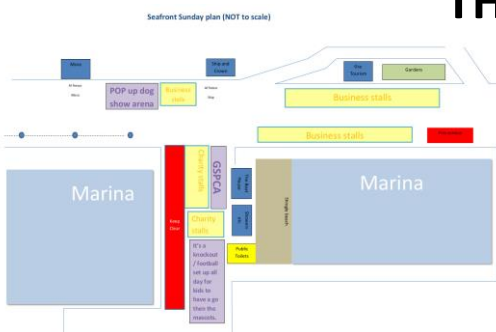

THANK FOR YOUR SUPPORT

WWW.GSPCA.ORG.GG